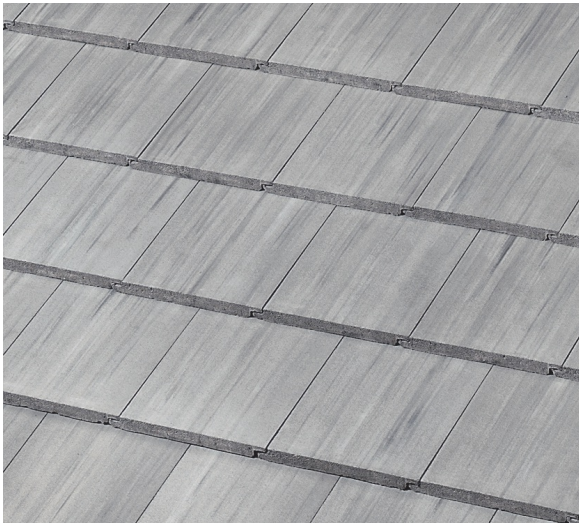

PRODUCT INFORMATION

Product Name:	Saxony 900 Slate - Sterling - Lake Wales
SKU Number:	1FMCS5759
Product Type:	Standard Weight

Cool Rated Product	
Reflectivity:	0.21
Aged Ref. (3 yr):	.022
Emmissivity:	0.92
Aged Em. (3 yr):	0.9
SRI:	21
Aged SRI (3 yr):	22
CRRC ID#:	0194
Seller ID#:	0942

Tile Specifications:

Size:	17 x 13 in
Coverage:	85
Approx. Installed Weight:	950 lbs
Pieces per Pallet:	288
Squares per Pallet:	3.39
Approx. Weight per Pallet:	3490 lbs

*Calculated Aged Value
 The printed color shown here may vary from the actual available tile color and should not be used to color match. Please contact your local Sales Representative for actual tile samples.