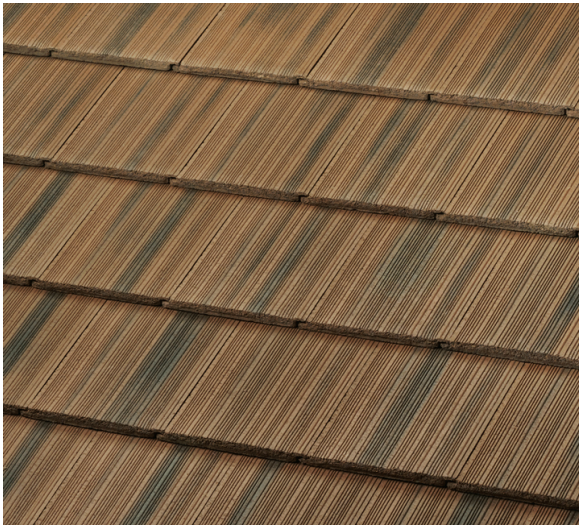

# PRODUCT INFORMATION

Product Name:	<b>Duralite Saxony 600 Shake - Walnut</b>
SKU Number:	<b>2FBCF3453LR</b>
Product Type:	<b>Lightweight</b>

Cool Rated Product	
Reflectivity:	<b>0.12</b>
Aged Ref. (3 yr):	<b>0.16</b>
Emmissivity:	<b>0.94</b>
Aged Em. (3 yr):	<b>0.91</b>
SRI:	<b>11</b>
Aged SRI (3 yr):	<b>14</b>
CRRC ID#:	<b>0061</b>
Seller ID#:	<b>0942</b>