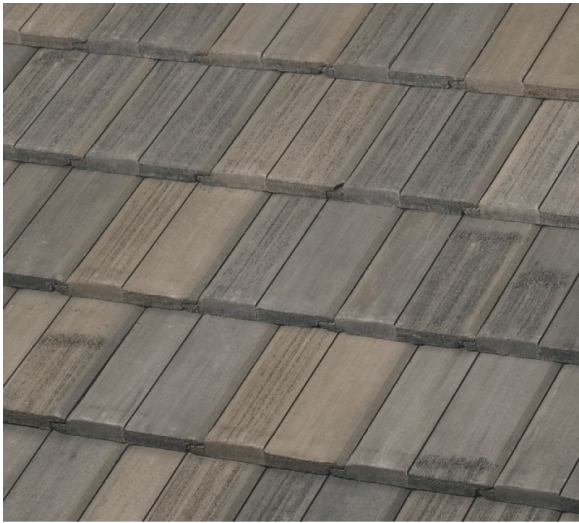

PRODUCT INFORMATION

Product Name:	Saxony Country Split Shake - Cobblestone
SKU Number:	1TSCB3957
Product Type:	Standard Weight

Cool Rated Product	
Reflectivity:	0.11
Aged Ref. (3 yr):	0.17
Emmissivity:	0.9
Aged Em. (3 yr):	0.91
SRI:	8
Aged SRI (3 yr):	16
CRRC ID#:	0062
Seller ID#:	0942