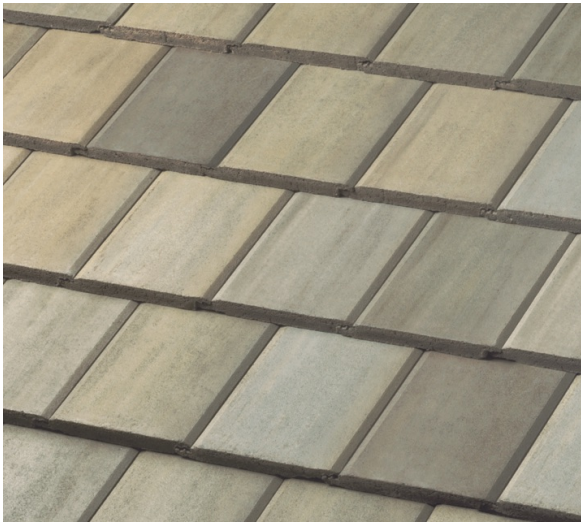

PRODUCT INFORMATION

Product Name:

Saxony Country Slate - Patina Green

SKU Number:

1TCCS4972

Product Type:

Standard Weight

Tile Specifications:

Size: **16 1/2 x 13 in**

Coverage: **92**

Approx. Installed Weight: **1030 lbs**

Pieces per Pallet: **262**

Squares per Pallet: **2.85**

Approx. Weight per Pallet: **3155 lbs**

The printed color shown here may vary from actual available tile color and should not be used to color match. Please contact your local Sales Representative for actual tile samples.